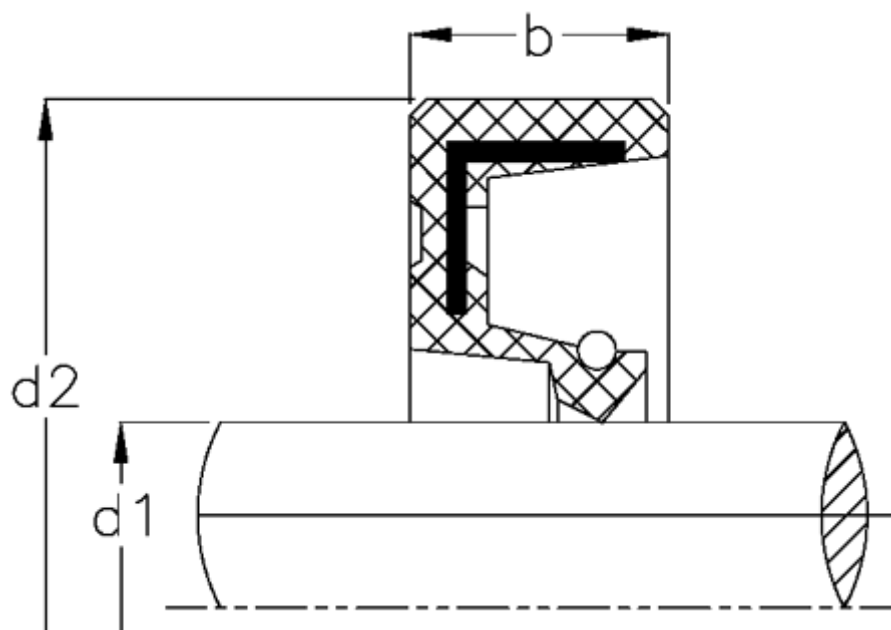

Data Sheet

Article number: 170103000550100000

Description: KLEE Rotary shaft seal WA 3055/10
NBR nitrile rubber, standard

Measures

b	= 10
d1	= 30
d2	= 55
Material	= NBR